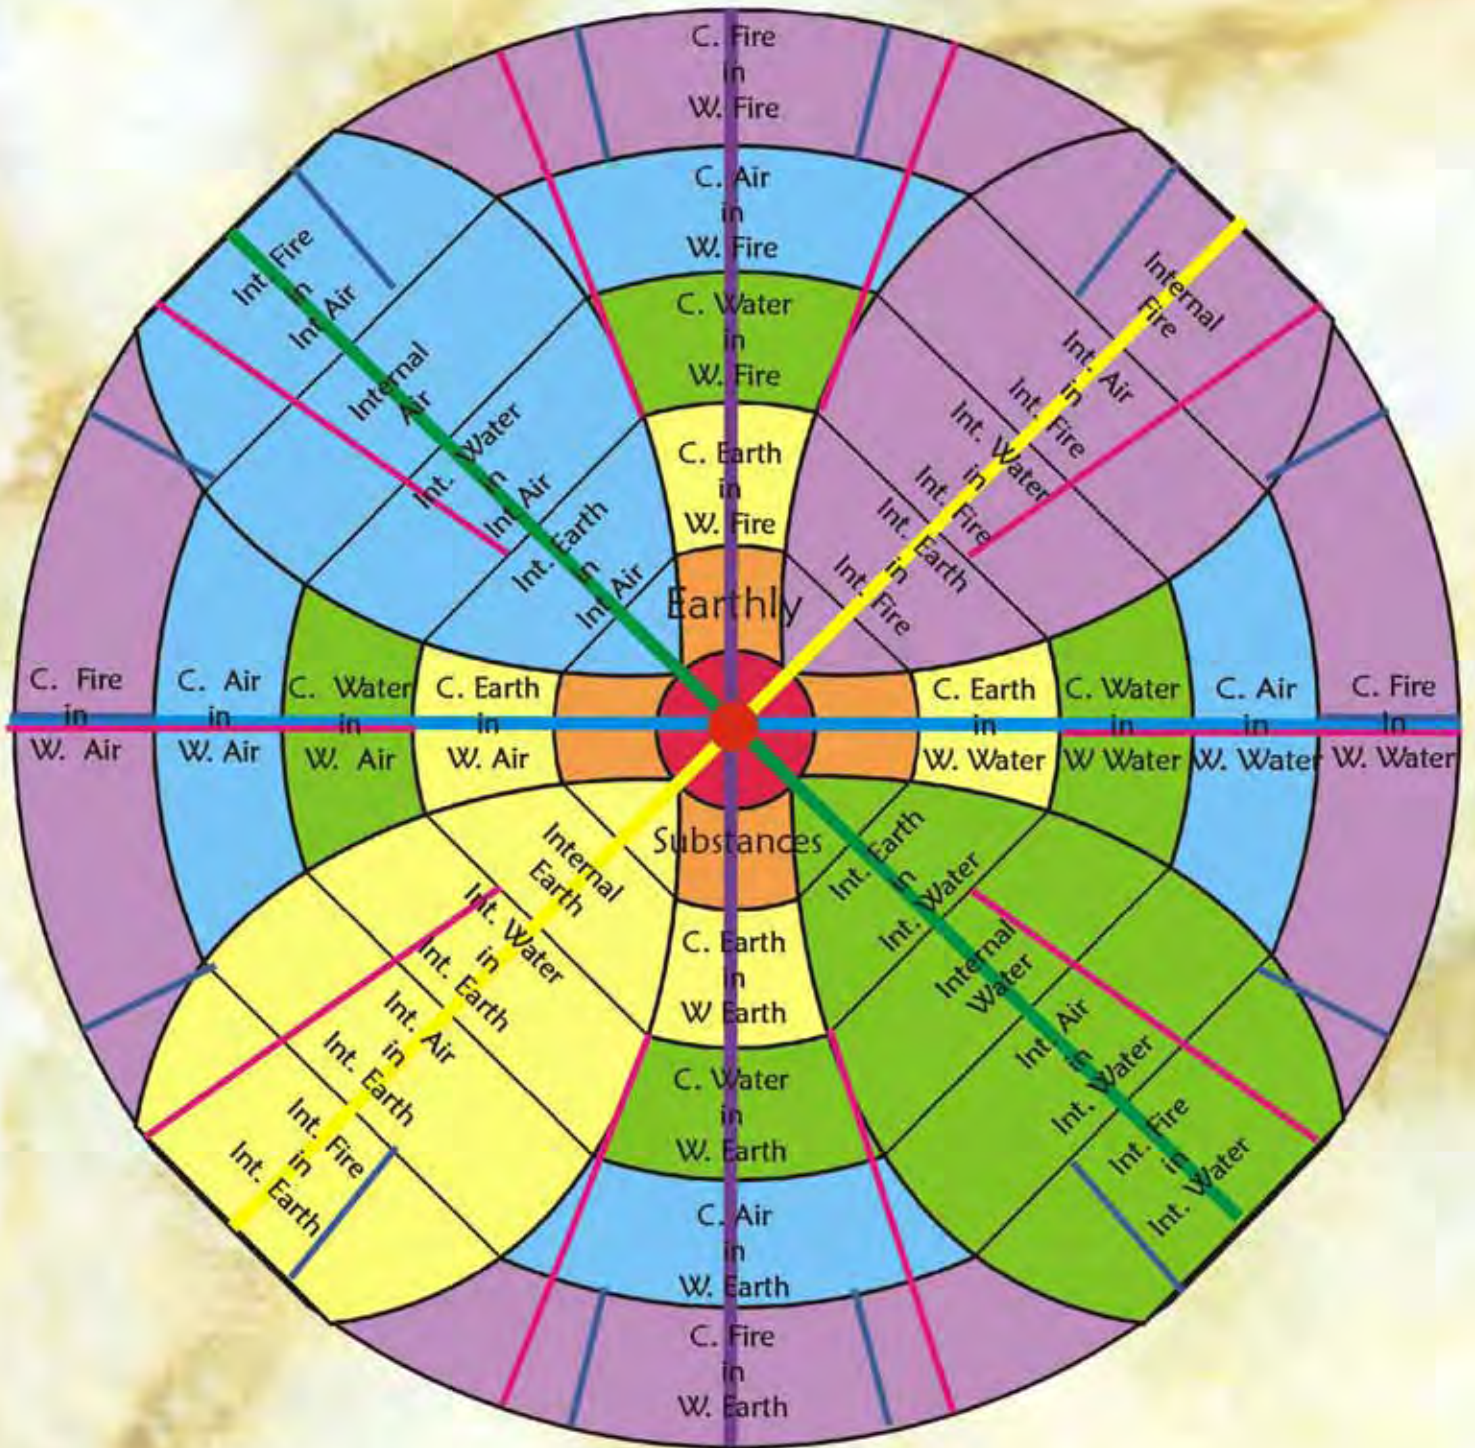

N

The Circle Game

This is a picture of how the four primary activities,
organise within every circle,
orientated off the Earth's North Magnetic pole

The elements Fire, Air, Water and Earth,
interact to form life.

Here is all of their interactions
for both the External and Internal realms

The Game

Align this picture to Magnetic North
And put a finger of your left hand
Onto whatever energy you wish to receive

A 10ml glass bottle of water
can be placed on any spot
and left in the Sun
for longer than 10 minutes
For some takeaways

The lines mark the chemical elements
The purple blue green yellow lines
Are the Major elements

The red lines are the transition elements
And the small blue lines are
the Lanthanides and Actinides

C = Cosmic and W = World - The Above
Int. = Internal - The Below

This game can be played
in a circle of any size

This game is created by Glen Atkinson
& Glenopathy — www.garudabd.org
© The Garuda Trust—All rights 22.10.2017