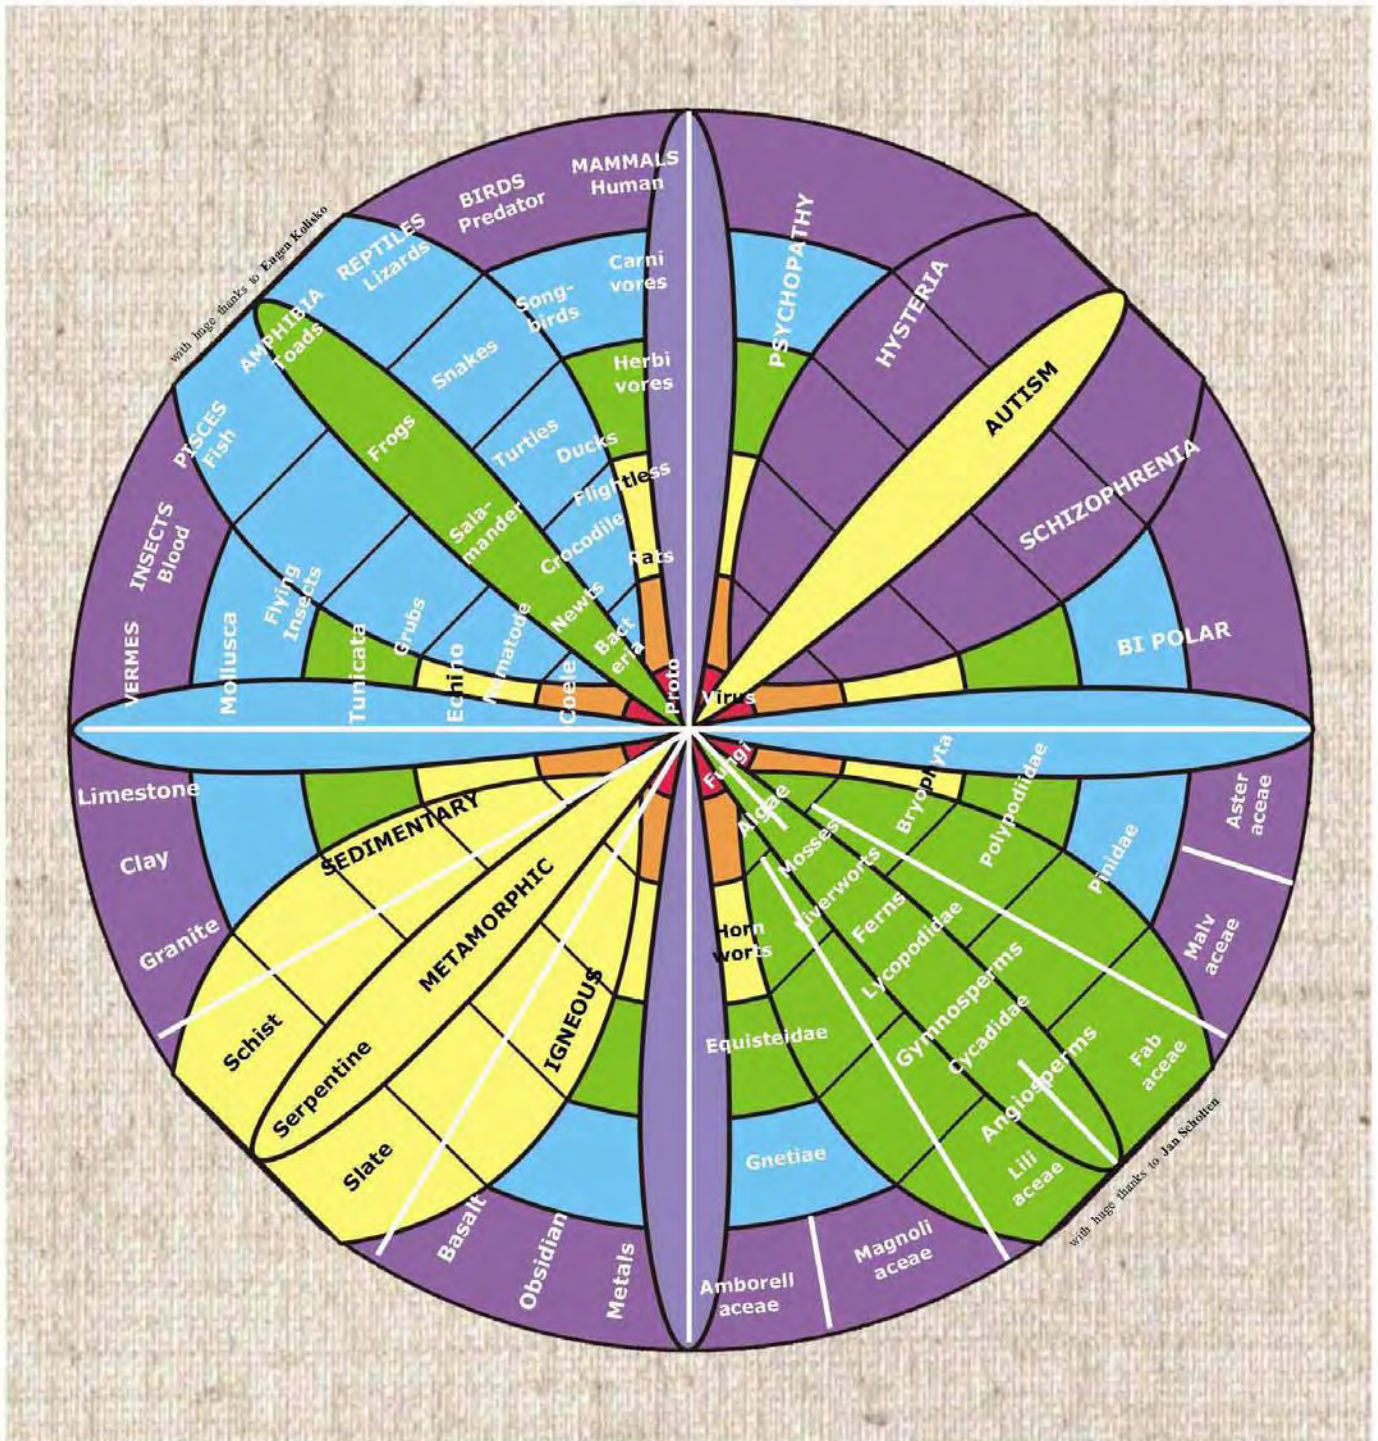

If Circles resonate with the Universal Order
then everything in manifestation must be able to be found within the circle.

The Circle of Everything

Glen Atkinson

© 27.5.2019