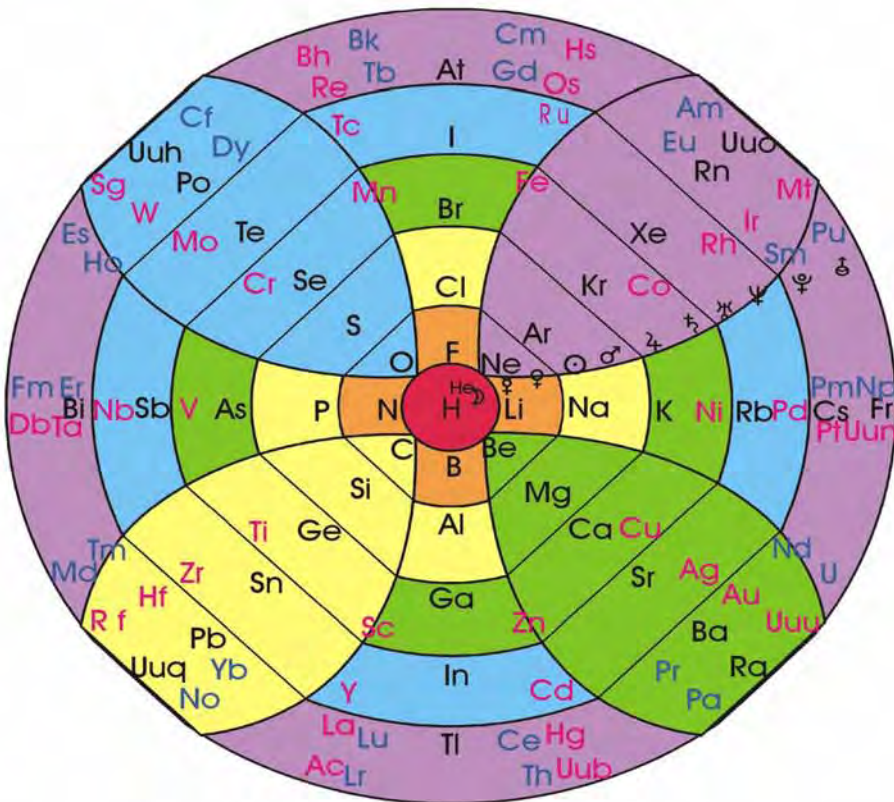

Given everything in Creation organises according to the Universal order, Chemistry must do likewise.

Here is that order.

For background on this see
<http://garudabd.org/biodynamic-chemistry/>

This picture shows the energetic activity of every chemical element, and for all the spaces where chemical element do not manifest.

See Homeopathy use of the chemical elements.