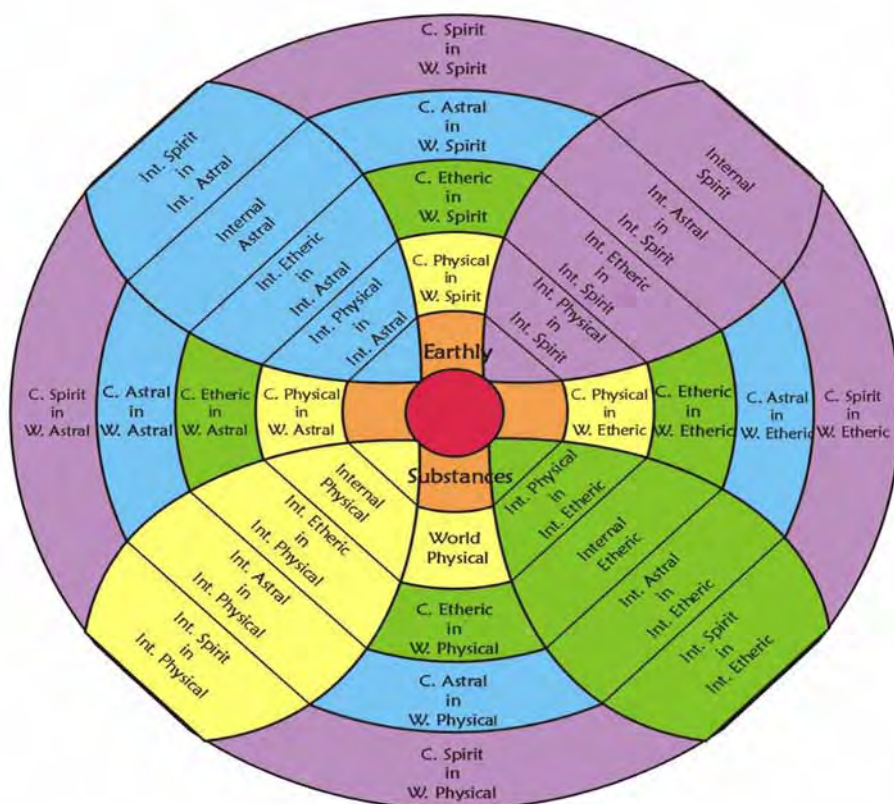

Free Health Control for All

An Aquarian Thought Process

Here is the picture of the Galaxy. The small one is from the Thrive organisation. It shows the energetic spherical nature of the Galaxy, which mirrors the energetic nature of everything in creation. From the Galaxy to the Atoms, everything in creation has a spherical electro magnetic energy field around it.

Energetic Spheres floating in an Energetic Ocean. Completely interactive with each other.

A Circle is a 1/360th slice of a Sphere

So, Every Circle resonates in harmony with Everything in Creation

Every circle organises the Universal Harmonic organisation within it.

What Is

When it Moves

What is the Universal Harmonic Organisation—you ask?

**By following the axiom
As Above, So Below
We come to this order**

For the background thoughts see

Introduction
http://garudabd.org/wp-content/uploads/http://garudabd.org/sites/garudabd.org/files/GCIntro_0.pdf

Physical = Earth = Earth forces
Ethereic = Water = Atmosphere forces
Astral = Air = Planetary Forces
Spirit = Fire = Star Forces

See Dr R Steiner medical indications for how this relates to particular illnesses.