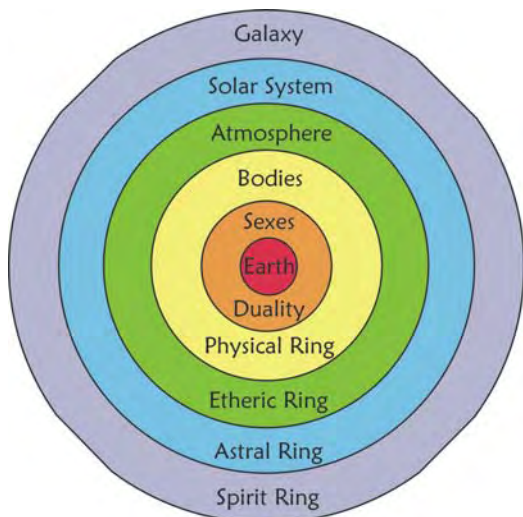

Free Health Control for All

An Aquarian Thought Process

Here is the picture of the Galaxy. The small one is from the Thrive organisation. It shows the energetic spherical nature of the Galaxy, which mirrors the energetic nature of everything in creation. From the Galaxy to the Atoms, everything in creation has a spherical electro magnetic energy field around it.

Energetic Spheres floating in an Energetic Ocean. Completely interactive with each other.

A Circle is a 1/360th slice of a Sphere

So, Every Circle resonates in harmony with Everything in Creation

Every circle organises the Universal Harmonic organisation within it.

When a glass bottle of water is placed on any elemental spot within a circle, orientated off magnetic north, for more than 10 minutes, this water will accumulate the energy of that element, SAFELY.

This water can then be used, as drops for Humans and Animals or sprayed over Plants and Soil.