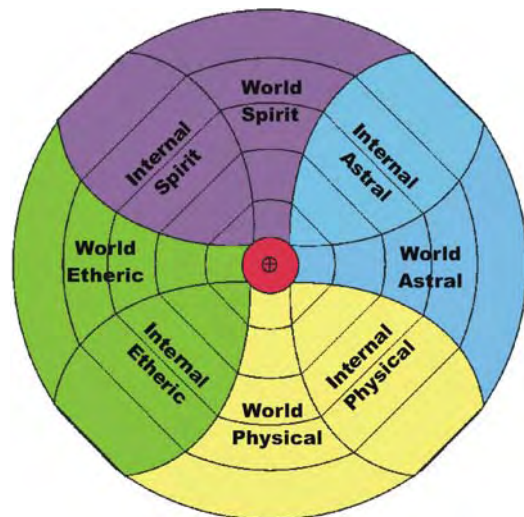

Free Health Control for All

An Aquarian Thought Process

Here is the picture of the Galaxy. The small one is from the Thrive organisation. It shows the energetic spherical nature of the Galaxy, which mirrors the energetic nature of everything in creation. From the Galaxy to the Atoms, everything in creation has a spherical electro magnetic energy field around it.

Energetic Spheres floating in an Energetic Ocean. Completely interactive with each other.

A Circle is a 1/360th slice of a Sphere

So, Every Circle resonates in harmony with Everything in Creation

Every circle organises the Universal Harmonic organisation within it.

What Is

When it Moves

What is the Universal Harmonic Organisation—you ask?

**By following the axiom
As Above, So Below
We come to this order**

For the background thoughts see

Introduction
http://garudabd.org/wp-content/uploads/http://garudabd.org/sites/garudabd.org/files/GCIntro_0.pdf

Physical = Earth = Earth forces
Ethereic = Water = Atmosphere forces
Astral = Air = Planetary Forces
Spirit = Fire = Star Forces

See Dr R Steiner medical indications for how this relates to particular illnesses.