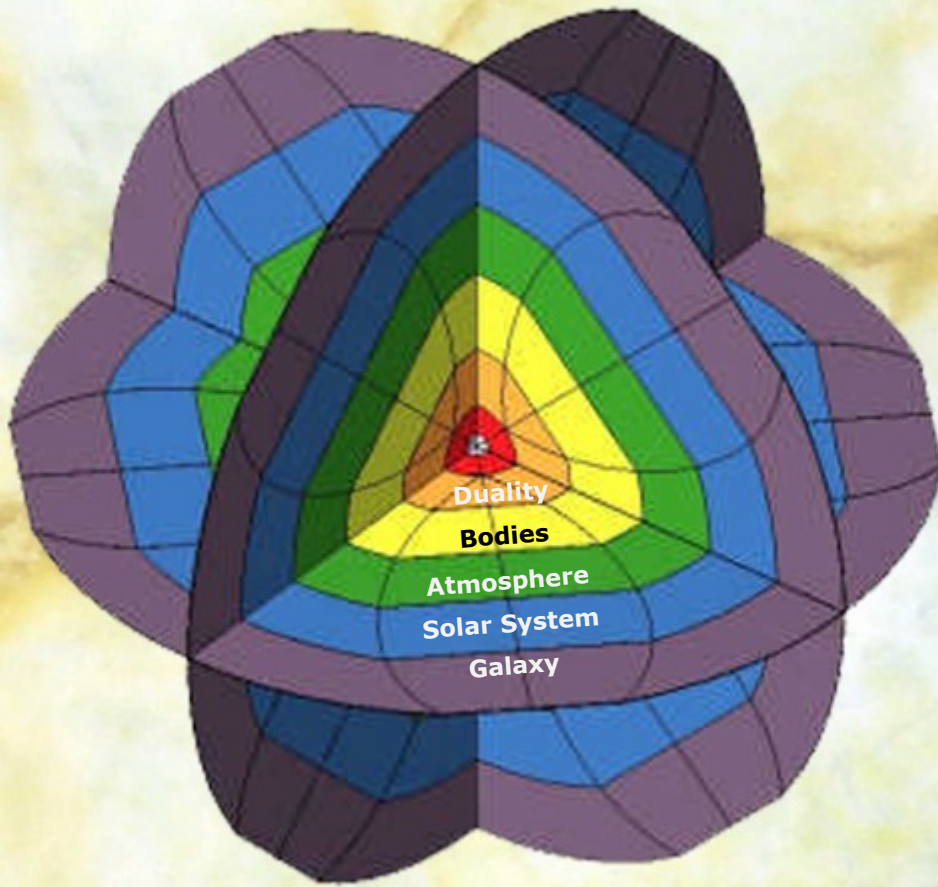

# The Art of the Whiz

**The Organisation of Life**

Glen Atkinson

Creation = Movement + Time

Everything is Whizzing

Here are the key images  
to help with seeing  
Glenological Chemistry

The first 6 images are orientated to the  
South – the northern Hemisphere Zenith  
The second 6 images are orientated off  
Magnetic North, upon which Matter aligns

SPIRIT Galaxy	♋♌♍♎♏♐	
	♑♒♓♈♉♊	Spiritlands
	♁♂♆	Collective Conscious
	♁♃♅	Collective Unconscious
Solar System ASTRAL	♃♄♅	Outer planets Personal Conscious
	♁♂♆	Inner planets Personal Unconscious
	Warmth Light Chemical Life	Ionosphere Ethers
ETHERIC Atmosphere	Fire Air Water Earth	Stratosphere Elements
	Hydrogen Nitrogen Oxygen Carbon	Troposphere
	CHO Proteins Sugars 'Life'	Biosphere
	PHYSICAL Earth	Mg, Na, K, Al, Mo Fe, Cu, Ag, Au, Pb
Ca, Si		Solid Earth