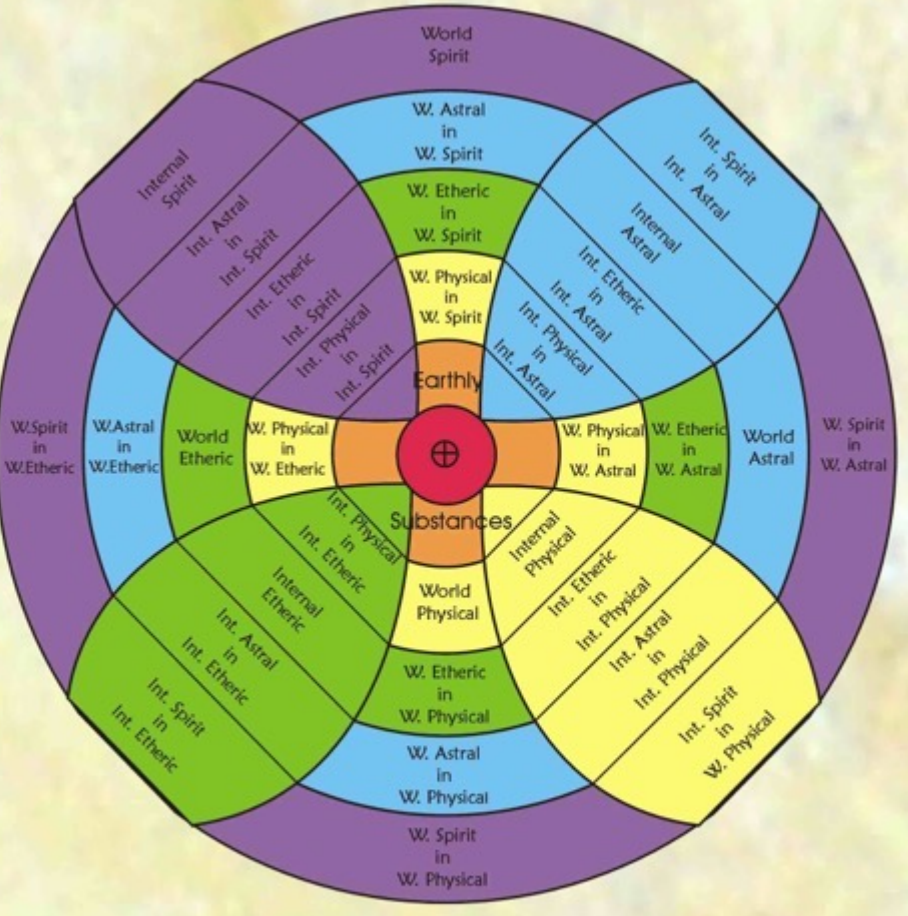

## UNITY

Primal Oneness - Earth  
 This level is the manifest Earth  
 and the spiritual state of unity  
 from which all life begins and  
 returns. The atom acts  
 as the doorway between  
 spirit and matter

The references on this diagram  
 are drawn from the work of  
 Dr R Steiner, Dr R Hauschka  
 Dr E Kolisko, Dr Lievegeod  
 & Glen Atkinson

North

**The A + B = C of the Circle**

Glen Atkinson

1	2	3	4	5	6	7	8	9	10	11	12	13	14	15	16	17	18
H 1																	He 2
Li 3	Be 4											B 5	C 6	N 7	O 8	F 9	Ne 10
Na 11	Mg 12											Al 13	Si 14	P 15	S 16	Cl 17	Ar 18
K 19	Ca 20	Sc 21	Ti 22	V 23	Cr 24	Mn 25	Fe 26	Co 27	Ni 28	Cu 29	Zn 30	Ga 31	Ge 32	As 33	Se 34	Br 35	Kr 36
Rb 37	Sr 38	Y 39	Zr 40	Nb 41	Mo 42	Tc 43	Ru 44	Rh 45	Pd 46	Ag 47	Cd 48	In 49	Sn 50	Sb 51	Te 52	I 53	Xe 54
Cs 55	Ba 56	La 57	Hf 72	Ta 73	W 74	Re 75	Os 76	Ir 77	Pt 78	Au 79	Hg 80	Tl 81	Pb 82	Bi 83	Po 84	At 85	Rn 86
Fr 87	Ra 88	Ac 89	Rf 104	Db 105	Sg 106	Bh 107	Hs 108	Mt 109	Ds 110	Rg 111	Cn 112	Uut 113	Uuq 114	Uup 115	Uuh 116	Uus 117	Uuo 118