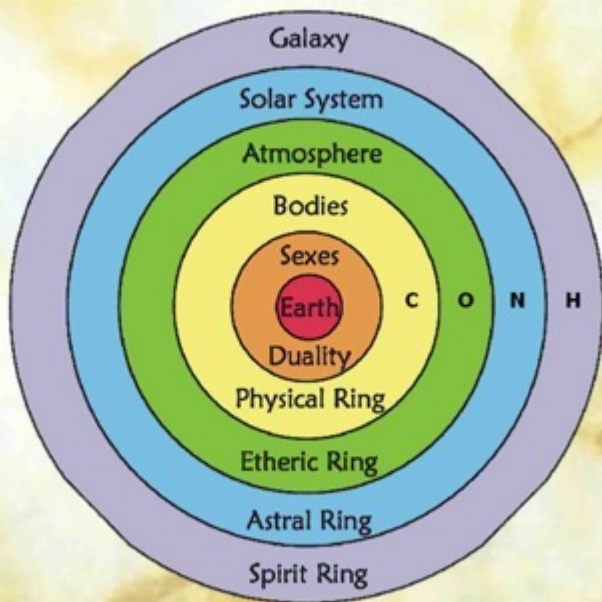

North

The A + B = C of the Circle

Glen Atkinson