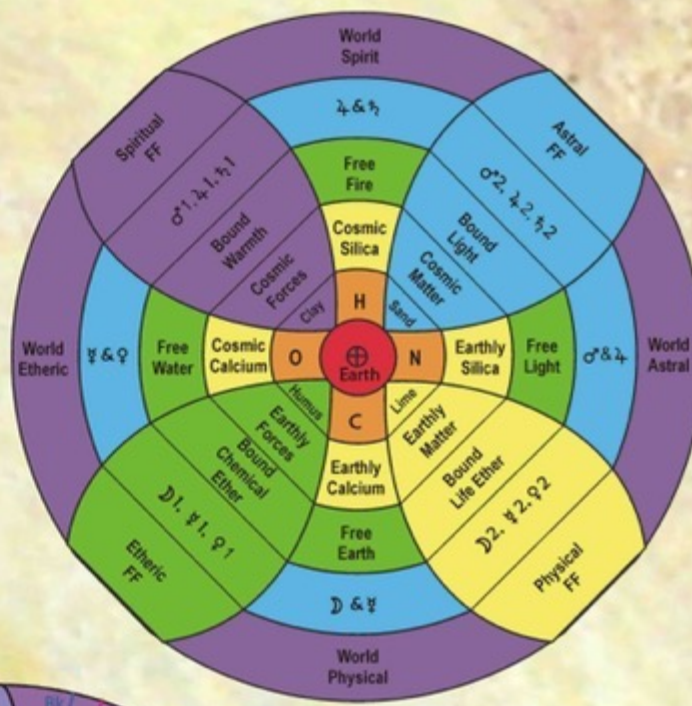

Biodynamic Chemistry
Glen Atkinson
(c) All rights Garuda Trust 2007