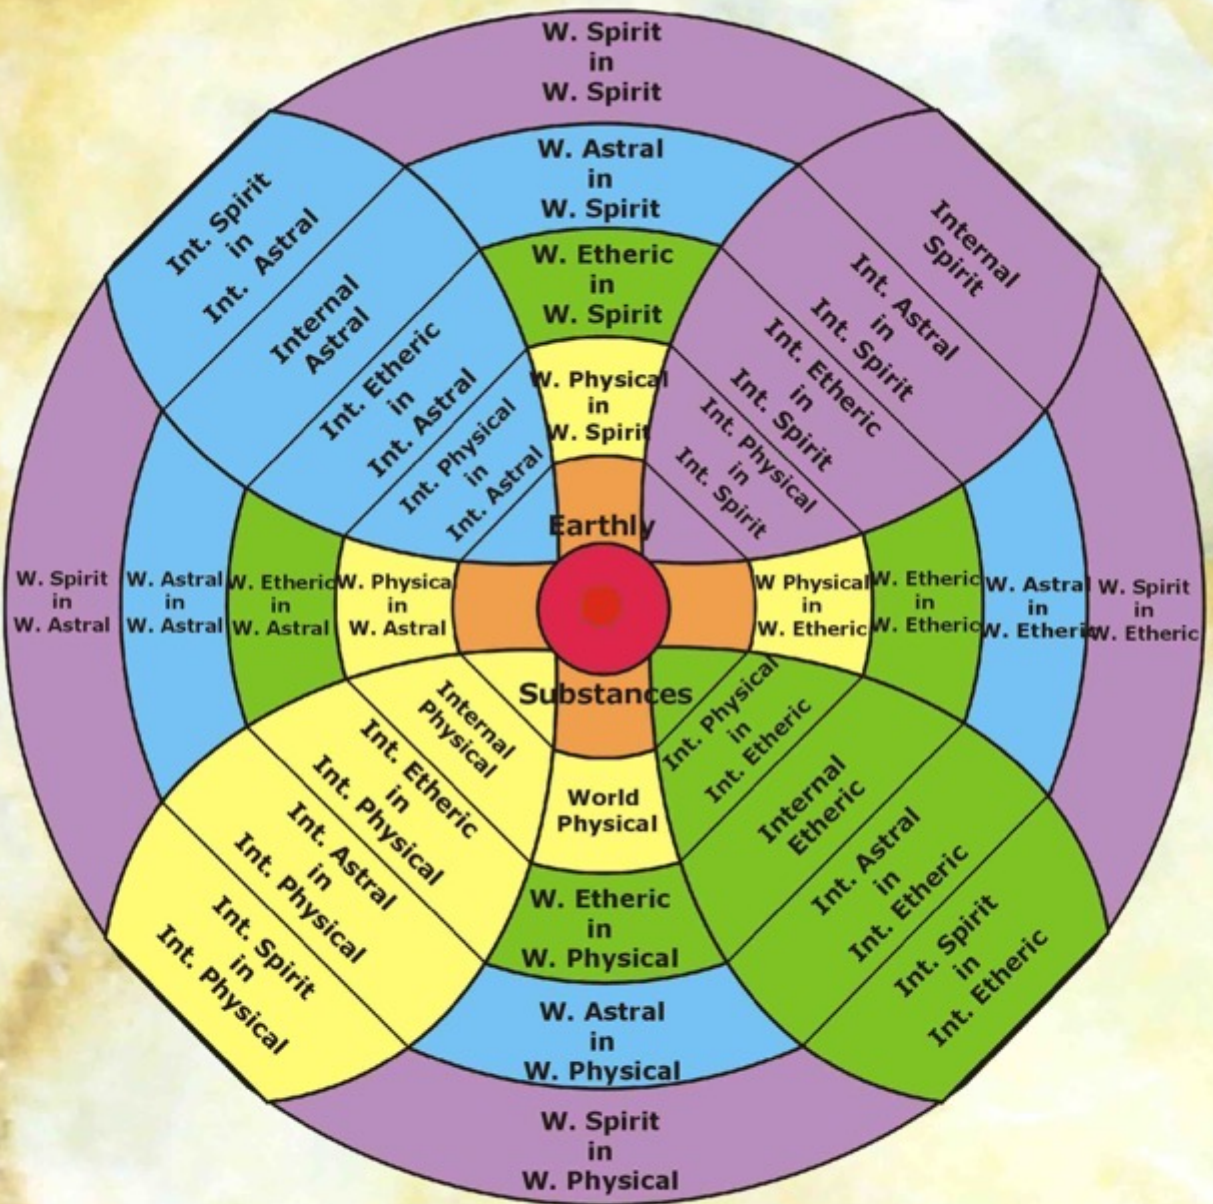

North

The A + B = C of the Circle

Glen Atkinson