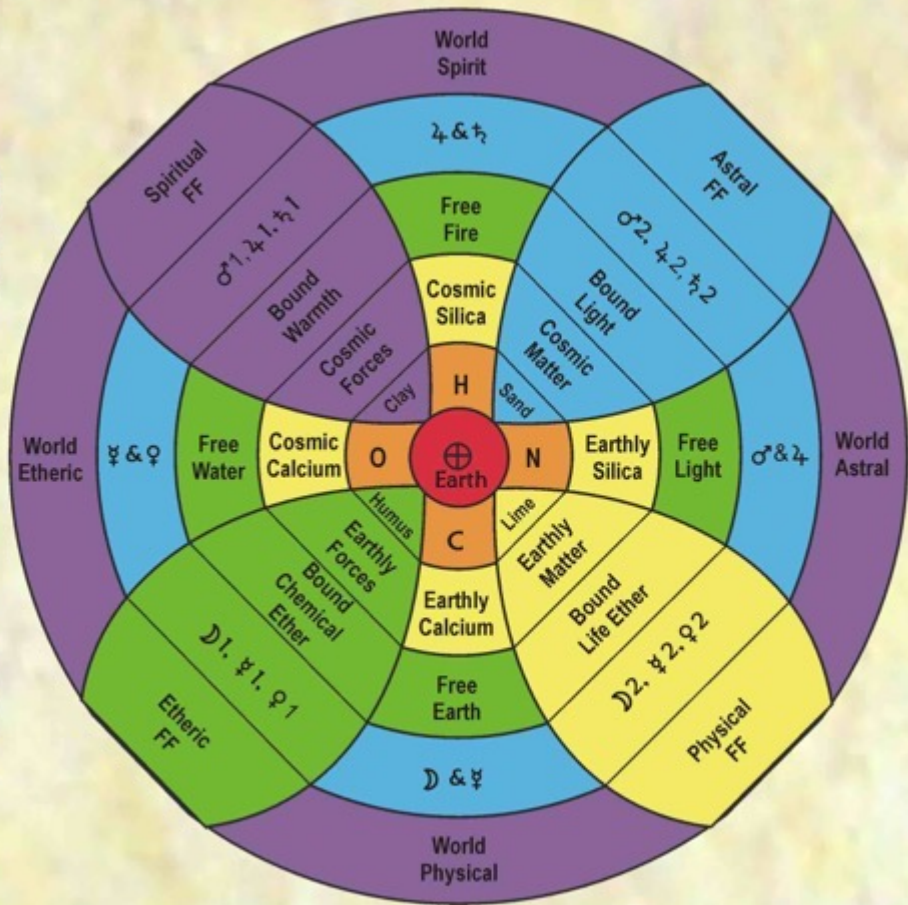

## UNITY

Primal Oneness - Earth  
 This level is the manifest Earth  
 and the spiritual state of unity  
 from which all life begins and  
 returns. The atom acts  
 as the doorway between  
 spirit and matter

The references on this diagram  
 are drawn from the work of  
 Dr R Steiner, Dr R Hauschka  
 Dr E Kolisko, Dr Lievegeod  
 & Glen Atkinson

North

**The A + B = C of the Circle**

Glen Atkinson

1	2	3	4	5	6	7	8	9	10	11	12	13	14	15	16	17	18
H 1																	He 2
Li 3	Be 4											B 5	C 6	N 7	O 8	F 9	Ne 10
Na 11	Mg 12											Al 13	Si 14	P 15	S 16	Cl 17	Ar 18
K 19	Ca 20	Sc 21	Ti 22	V 23	Cr 24	Mn 25	Fe 26	Co 27	Ni 28	Cu 29	Zn 30	Ga 31	Ge 32	As 33	Se 34	Br 35	Kr 36
Rb 37	Sr 38	Y 39	Zr 40	Nb 41	Mo 42	Tc 43	Ru 44	Rh 45	Pd 46	Ag 47	Cd 48	In 49	Sn 50	Sb 51	Te 52	I 53	Xe 54
Cs 55	Ba 56	La 57	Hf 72	Ta 73	W 74	Re 75	Os 76	Ir 77	Pt 78	Au 79	Hg 80	Tl 81	Pb 82	Bi 83	Po 84	At 85	Rn 86
Fr 87	Ra 88	Ac 89	Rf 104	Db 105	Sg 106	Bh 107	Hs 108	Mt 109	Ds 110	Rg 111	Cn 112	Uut 113	Uuq 114	Uup 115	Uuh 116	Uus 117	Uuo 118