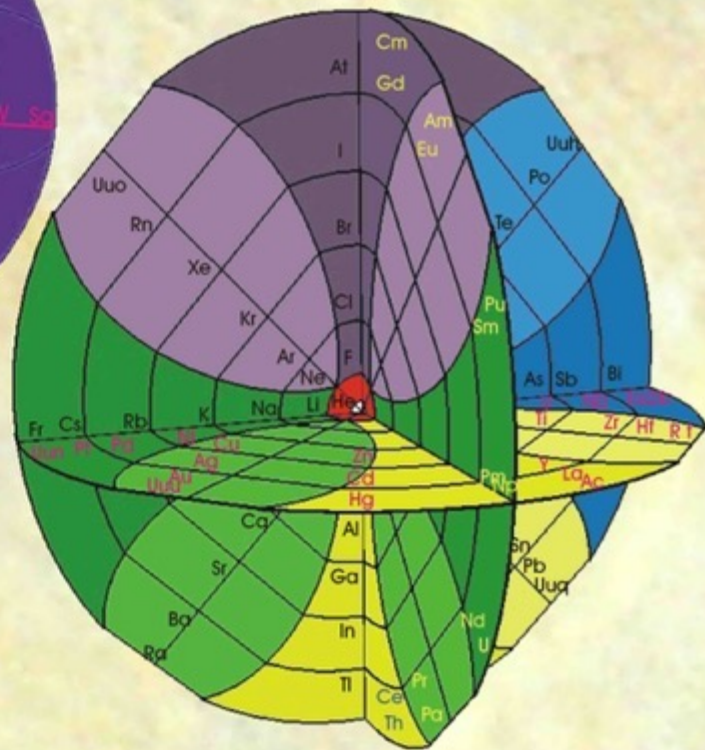

## UNITY

Primal Oneness - Earth  
 This level is the manifest Earth  
 and the spiritual state of unity  
 from which all life begins and  
 returns. The atom acts  
 as the doorway between  
 spirit and matter

**Biodynamic Chemistry**  
**Glen Atkinson**  
 (c) All rights Garuda Trust 2007

**Major Elements**  
4th harmonic

**Trace Elements**  
5th Harmonic

**Acts. & Laths.**  
7th Harmonic

**3D Periodic Table**  
**Glen Atkinson**