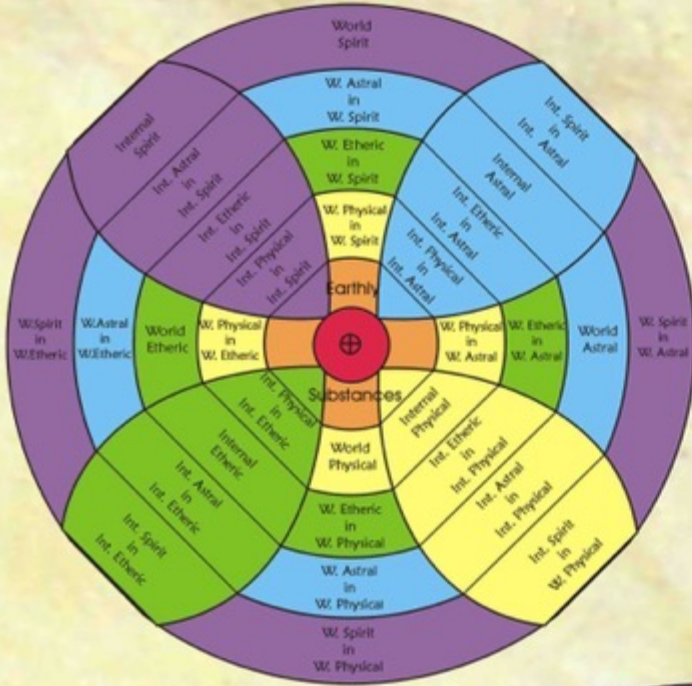

Biodynamic Chemistry
Glen Atkinson
(c) All rights Garuda Trust 2007