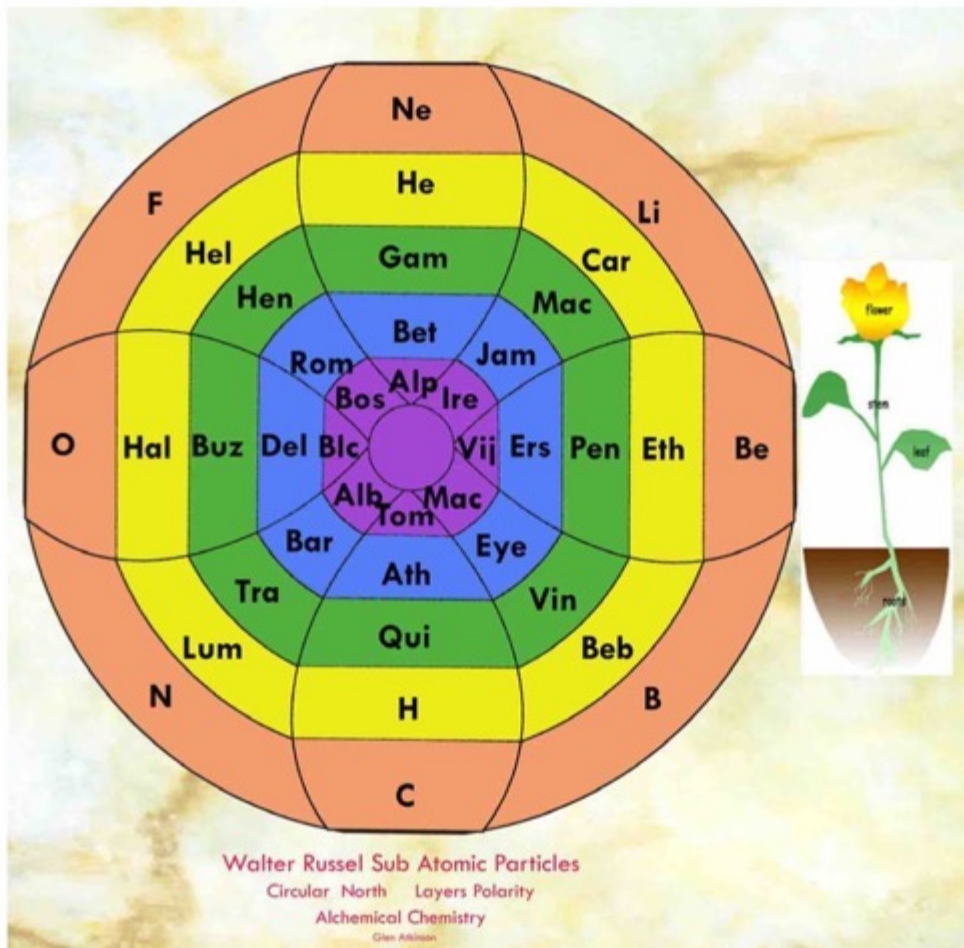

SPIRIT Galaxy	♋♌♍♎♏♐	
	♑♒♓♈♉♊	Spiritlands
	♁♂♆	Collective Conscious
	♁♃♅	Collective Unconscious
Solar System ASTRAL	♃♄♅	Outer planets Personal Conscious
	♁♂♆	Inner planets Personal Unconscious
	Warmth Light Chemical Life	Ionosphere Ethers
ETHERIC Atmosphere	Fire Air Water Earth	Stratosphere Elements
	Hydrogen Nitrogen Oxygen Carbon	Troposphere
	CHO Proteins Sugars 'Life'	Biosphere
	PHYSICAL Earth	Mg, Na, K, Al, Mo Fe, Cu, Ag, Au, Pb
Ca, Si		Solid Earth

## UNITY

Primal Oneness - Earth  
 This level is the manifest Earth  
 and the spiritual state of unity  
 from which all life begins and  
 returns. The atom acts  
 as the doorway between  
 spirit and matter

**Biodynamic Chemistry**  
**Glen Atkinson**  
 (c) All rights Garuda Trust 2007

**Major Elements**  
4th harmonic

**Trace Elements**  
5th Harmonic

**Acts. & Laths.**  
7th Harmonic

**3D Periodic Table**  
**Glen Atkinson**

### Glenological 'Rosetta Stone'

© Glen Atkinson 2014

**Wells Chapter House**

**Chartres Labyrinth**