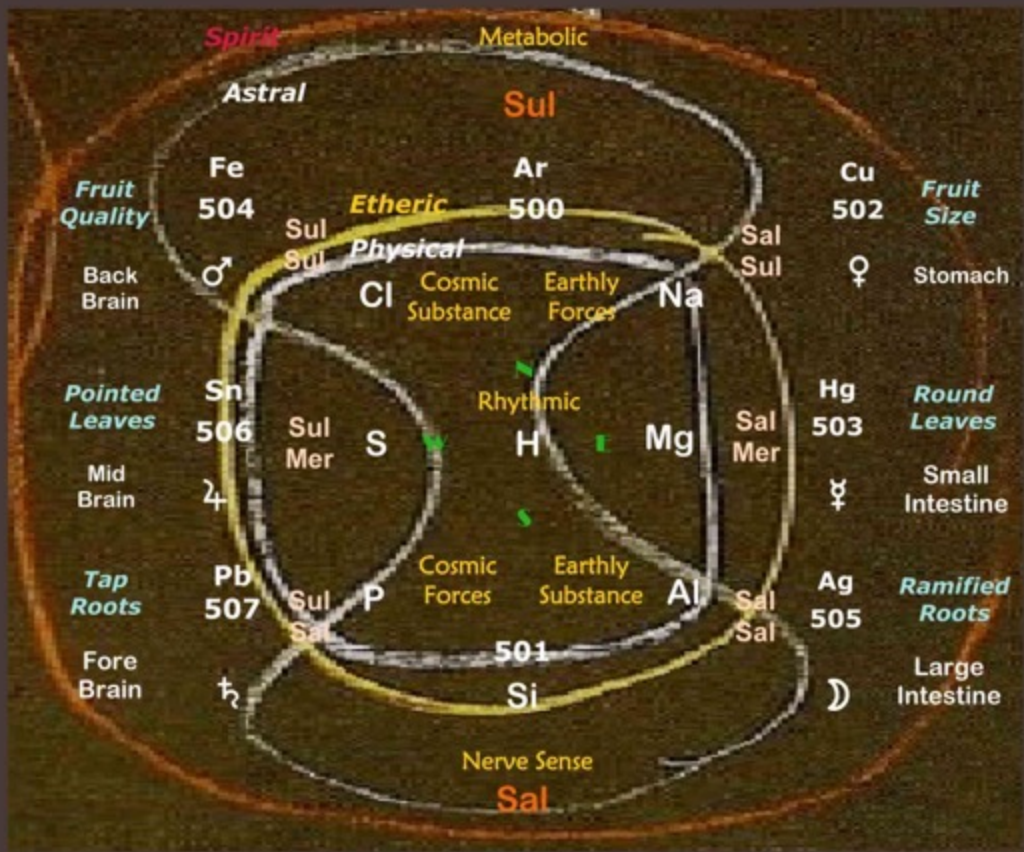

Glenological 'Rosetta Stone'

© Glen Atkinson 2014