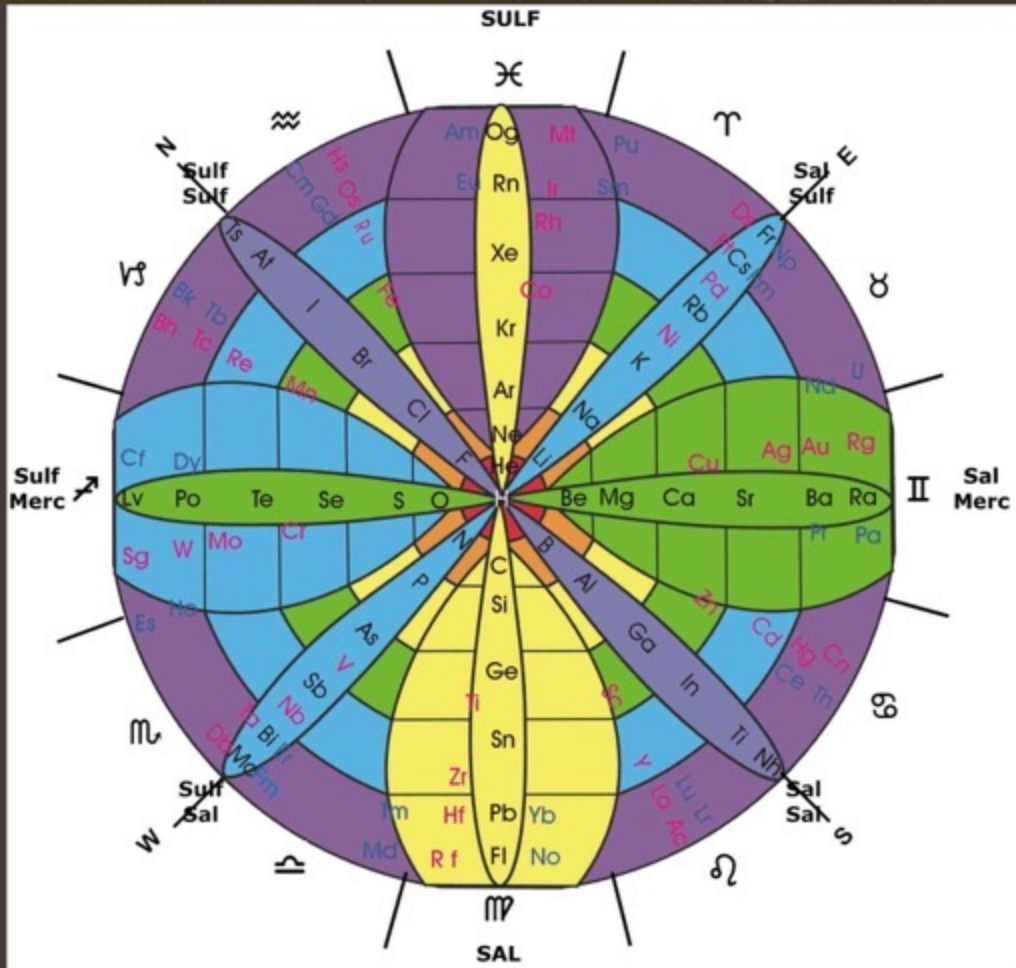

Glenological 'Rosetta Stone'

© Glen Atkinson 2014